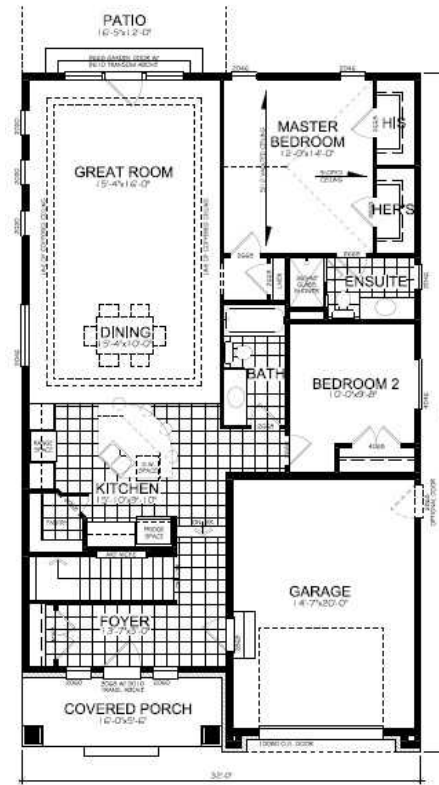

### Specifications

Size	1310ft <sup>2</sup>
Bedrooms	2
Bathrooms	2

The Grant is a charming bungalow design with two bedrooms and a stunning front entrance way. The open concept living room and kitchen allow for comfortable family living while the formal dining room welcomes your dinner guests.

Optional Elevation Illustrated, add \$5,500

Standard Elevation

**Rob Blasko**  
Sales Representative  
613-530-6737

**Mike Scranage**  
Sales Representative  
613-544-4141

## Grant

Specifications  
 Size 1310ft<sup>2</sup>  
 Bedrooms 2  
 Bathrooms 2

Main Floor

Alternate Main Floor

**Mike Scranage**  
 Sales Representative  
 613-544-4141

**Rob Blasko**  
 Sales Representative  
 613-530-6737

Note: This drawing is for design intent only. Dimensions and specifications may change. Reproduction or use for any purpose other than that authorized by Nu-Dimension Design and Drafting is forbidden.