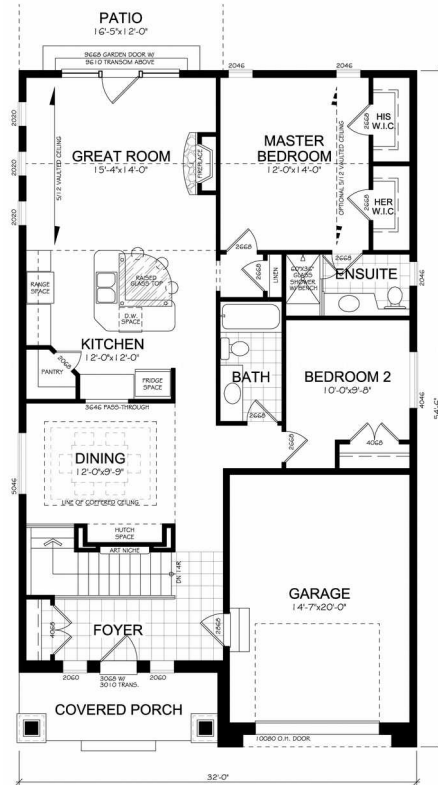

### Specifications

Size	1310ft <sup>2</sup>
Bedrooms	2
Bathrooms	2

The Grant is a charming bungalow design with two bedrooms and a stunning front entrance way. The open concept living room and kitchen allow for comfortable family living while the formal dining room welcomes your dinner guests.

Optional Elevation Illustrated, add \$5,500

Standard Elevation

**Rob Blasko**  
Sales Representative  
613-530-6737

**Mike Scranage**  
Sales Representative  
613-544-4141

## Grant

Specifications  
 Size 1310ft<sup>2</sup>  
 Bedrooms 2  
 Bathrooms 2

Main Floor

Alternate Main Floor

**Mike Scranage**  
 Sales Representative  
 613-544-4141

**Rob Blasko**  
 Sales Representative  
 613-530-6737

Note: This drawing is for design intent only. Dimensions and specifications may change. Reproduction or use for any purpose other than that authorized by Nu-Dimension Design and Drafting is forbidden.