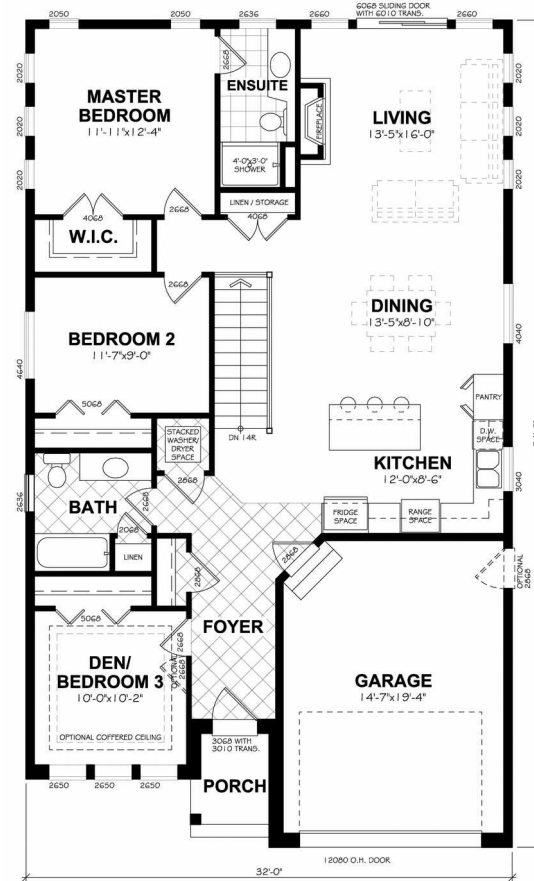

Richardson

Specifications

Size	1350ft ²
Bedrooms	2
Bathrooms	2

The Richardson is a versatile bungalow design offering the choice between three bedrooms or two bedrooms and a den. Enjoy open concept living in the spacious and functional kitchen, dining and living rooms. The central staircase joins the two levels for even more convenience.

Standard Elevation

Optional Elevation
Add \$5500

Rob Blasko
Sales Representative
613-530-6737

Mike Scranage
Sales Representative
613-544-4141

Richardson

Specifications

Size	1350ft ²
Bedrooms	2
Bathrooms	2

Main Floor